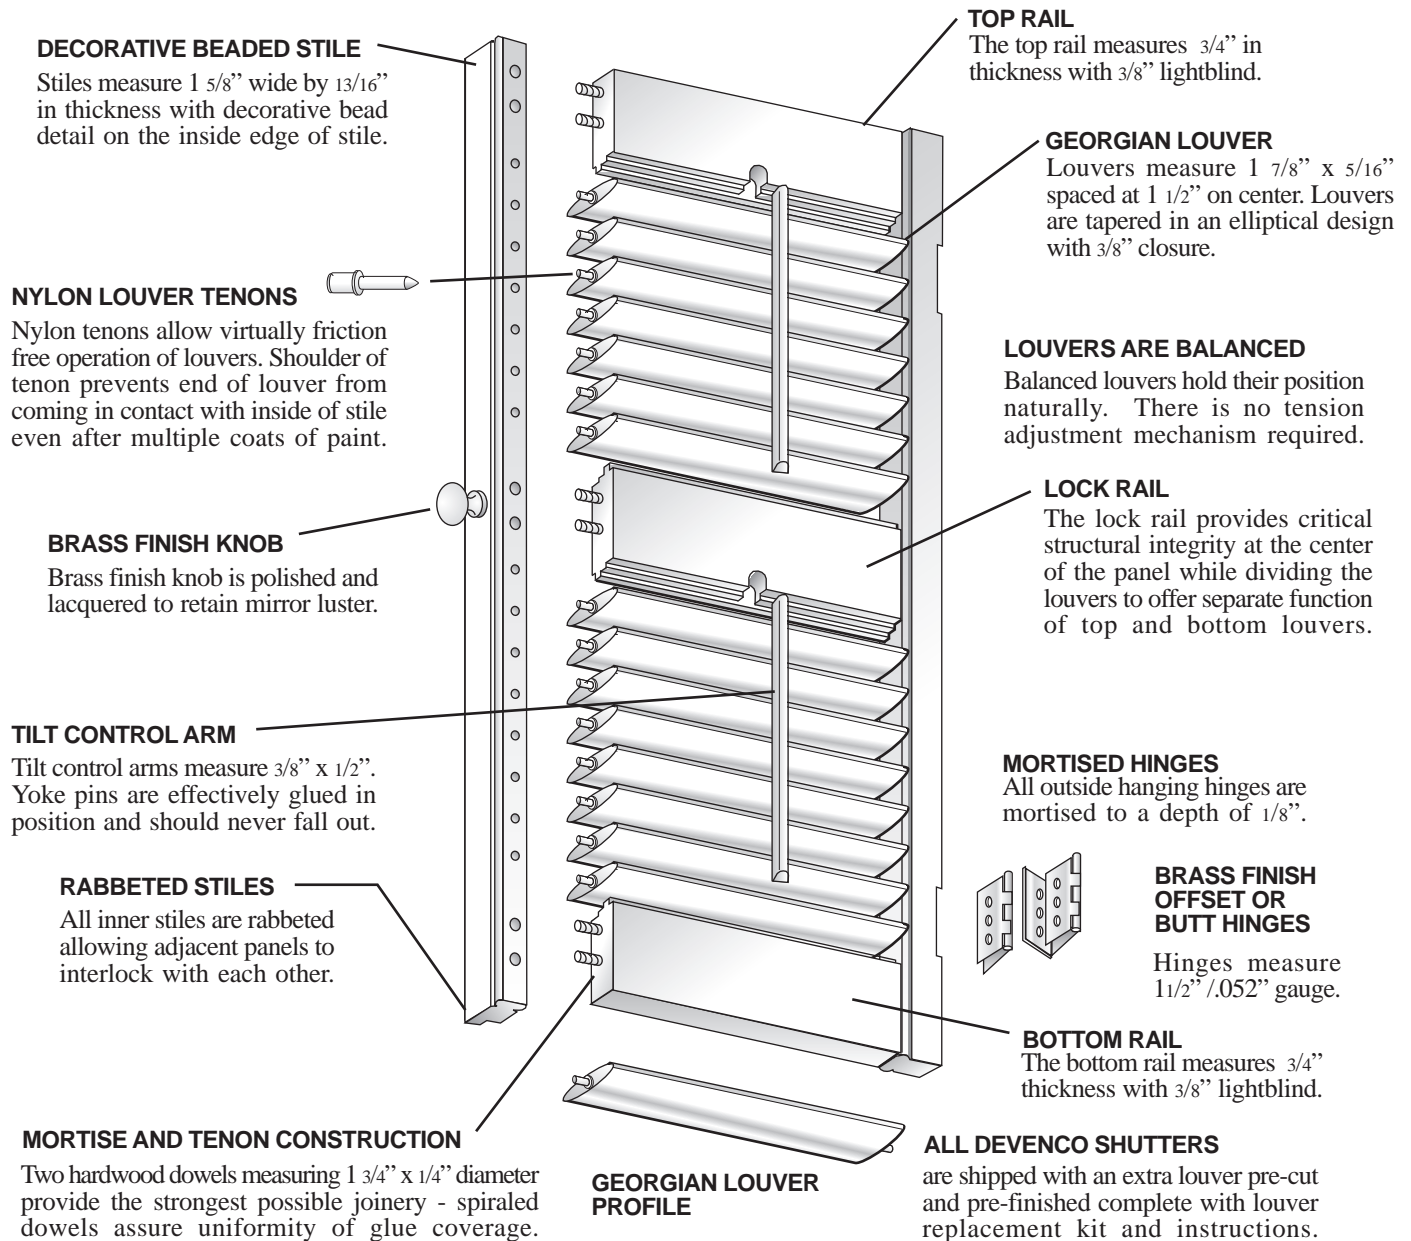

## GEORGIAN SHUTTERS ENGINEERED TO A HIGHER STANDARD

DEVENCO USES ONLY THE FINEST GRADE SEASONED, KILN-DRIED TIMBER FOR MANUFACTURE

- "Select FAS Grade" basswood
- "Clear grade and better" white pine
- Other species available on request

ALL DEVENCO SHUTTERS ARE MANUFACTURED TO YOUR EXACT SIZE SPECIFICATIONS AND ARE PRE-FINISHED TO MATCH ANY COLOR.  
ALL SHUTTERS MANUFACTURED BY DEVENCO ARE FULLY GUARANTEED FOR BOTH MATERIAL AND WORKMANSHIP.