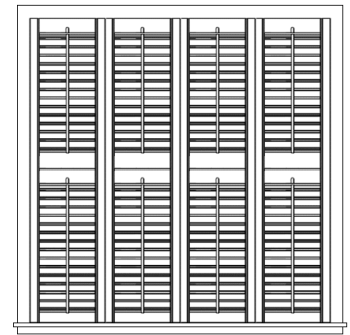

Louvered Panel Configurations

SINGLE HUNG
1 PANEL SET

SINGLE HUNG
2 PANEL SET

SINGLE HUNG
3 PANEL SET

SINGLE HUNG
4 PANEL SET

SINGLE HUNG
1 PANEL SET
WITH LOCKRAILS

SINGLE HUNG
2 PANEL SET
WITH LOCKRAILS

SINGLE HUNG
3 PANEL SET
WITH LOCKRAILS

SINGLE HUNG
4 PANEL SET
WITH LOCKRAILS

DOUBLE HUNG
1 PANEL SET

DOUBLE HUNG
2 PANEL SET

DOUBLE HUNG
3 PANEL SET

DOUBLE HUNG
4 PANEL SET

CAFÉ / BOTTOM HALF
1 PANEL SET

CAFÉ / BOTTOM HALF
2 PANEL SET

CAFÉ / BOTTOM HALF
3 PANEL SET