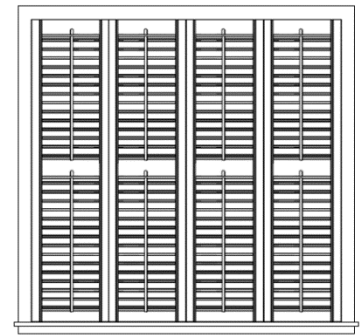

Louvered Panel Configurations

SINGLE HUNG
1 PANEL SET

SINGLE HUNG
2 PANEL SET

SINGLE HUNG
3 PANEL SET

SINGLE HUNG
4 PANEL SET

SINGLE HUNG
1 PANEL SET
WITH LOCKRAILS

SINGLE HUNG
2 PANEL SET
WITH LOCKRAILS

SINGLE HUNG
3 PANEL SET
WITH LOCKRAILS

SINGLE HUNG
4 PANEL SET
WITH LOCKRAILS

DOUBLE HUNG
1 PANEL SET

DOUBLE HUNG
2 PANEL SET

DOUBLE HUNG
3 PANEL SET

DOUBLE HUNG
4 PANEL SET

CAFÉ / BOTTOM HALF
1 PANEL SET

CAFÉ / BOTTOM HALF
2 PANEL SET

CAFÉ / BOTTOM HALF
3 PANEL SET