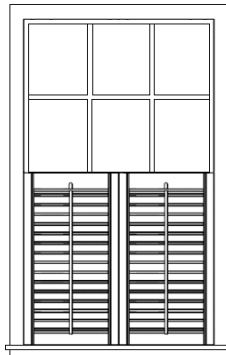

Louvered Panel Configurations

SINGLE HUNG
1 PANEL SET

SINGLE HUNG
2 PANEL SET

SINGLE HUNG
3 PANEL SET

SINGLE HUNG
4 PANEL SET

SINGLE HUNG
1 PANEL SET
WITH LOCKRAILS

SINGLE HUNG
2 PANEL SET
WITH LOCKRAILS

SINGLE HUNG
3 PANEL SET
WITH LOCKRAILS

SINGLE HUNG
4 PANEL SET
WITH LOCKRAILS

DOUBLE HUNG
1 PANEL SET

DOUBLE HUNG
2 PANEL SET

DOUBLE HUNG
3 PANEL SET

DOUBLE HUNG
4 PANEL SET

CAFÉ / BOTTOM HALF
1 PANEL SET

CAFÉ / BOTTOM HALF
2 PANEL SET

CAFÉ / BOTTOM HALF
3 PANEL SET

CAFÉ / BOTTOM HALF
4 PANEL SET