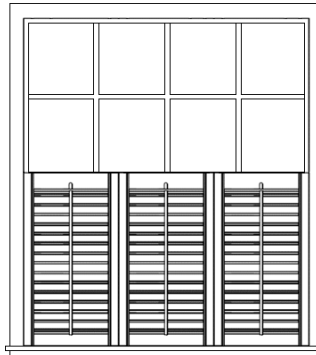

Louvered Panel Configurations

SINGLE HUNG
1 PANEL SET

SINGLE HUNG
2 PANEL SET

SINGLE HUNG
3 PANEL SET

SINGLE HUNG
4 PANEL SET

SINGLE HUNG
1 PANEL SET
WITH LOCKRAILS

SINGLE HUNG
2 PANEL SET
WITH LOCKRAILS

SINGLE HUNG
3 PANEL SET
WITH LOCKRAILS

SINGLE HUNG
4 PANEL SET
WITH LOCKRAILS

DOUBLE HUNG
1 PANEL SET

DOUBLE HUNG
2 PANEL SET

DOUBLE HUNG
3 PANEL SET

DOUBLE HUNG
4 PANEL SET

CAFÉ / BOTTOM HALF
1 PANEL SET

CAFÉ / BOTTOM HALF
2 PANEL SET

CAFÉ / BOTTOM HALF
3 PANEL SET

CAFÉ / BOTTOM HALF
4 PANEL SET