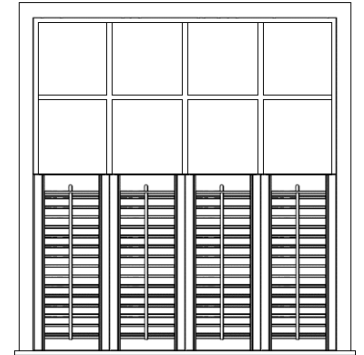

Louvered Panel Configurations

SINGLE HUNG
1 PANEL SET

SINGLE HUNG
2 PANEL SET

SINGLE HUNG
3 PANEL SET

SINGLE HUNG
4 PANEL SET

SINGLE HUNG
1 PANEL SET
WITH LOCKRAILS

SINGLE HUNG
2 PANEL SET
WITH LOCKRAILS

SINGLE HUNG
3 PANEL SET
WITH LOCKRAILS

SINGLE HUNG
4 PANEL SET
WITH LOCKRAILS

DOUBLE HUNG
1 PANEL SET

DOUBLE HUNG
2 PANEL SET

DOUBLE HUNG
3 PANEL SET

DOUBLE HUNG
4 PANEL SET

CAFÉ / BOTTOM HALF
1 PANEL SET

CAFÉ / BOTTOM HALF
2 PANEL SET

CAFÉ / BOTTOM HALF
3 PANEL SET

CAFÉ / BOTTOM HALF
4 PANEL SET