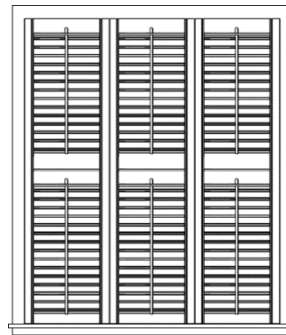

Louvered Panel Configurations

SINGLE HUNG
1 PANEL SET

SINGLE HUNG
2 PANEL SET

SINGLE HUNG
3 PANEL SET

SINGLE HUNG
4 PANEL SET

SINGLE HUNG
1 PANEL SET
WITH LOCKRAILS

SINGLE HUNG
2 PANEL SET
WITH LOCKRAILS

SINGLE HUNG
3 PANEL SET
WITH LOCKRAILS

SINGLE HUNG
4 PANEL SET
WITH LOCKRAILS

DOUBLE HUNG
1 PANEL SET

DOUBLE HUNG
2 PANEL SET

DOUBLE HUNG
3 PANEL SET

DOUBLE HUNG
4 PANEL SET

CAFÉ / BOTTOM HALF
1 PANEL SET

CAFÉ / BOTTOM HALF
2 PANEL SET

CAFÉ / BOTTOM HALF
3 PANEL SET