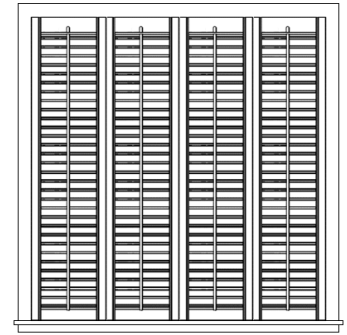

Louvered Panel Configurations

SINGLE HUNG
1 PANEL SET

SINGLE HUNG
2 PANEL SET

SINGLE HUNG
3 PANEL SET

SINGLE HUNG
4 PANEL SET

SINGLE HUNG
1 PANEL SET
WITH LOCKRAILS

SINGLE HUNG
2 PANEL SET
WITH LOCKRAILS

SINGLE HUNG
3 PANEL SET
WITH LOCKRAILS

SINGLE HUNG
4 PANEL SET
WITH LOCKRAILS

DOUBLE HUNG
1 PANEL SET

DOUBLE HUNG
2 PANEL SET

DOUBLE HUNG
3 PANEL SET

DOUBLE HUNG
4 PANEL SET

CAFÉ / BOTTOM HALF
1 PANEL SET

CAFÉ / BOTTOM HALF
2 PANEL SET

CAFÉ / BOTTOM HALF
3 PANEL SET