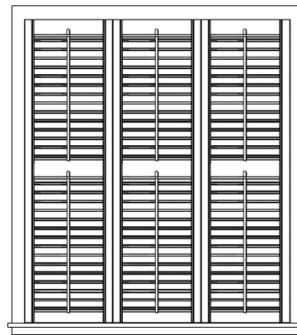

Louvered Panel Configurations

SINGLE HUNG
1 PANEL SET

SINGLE HUNG
2 PANEL SET

SINGLE HUNG
3 PANEL SET

SINGLE HUNG
4 PANEL SET

SINGLE HUNG
1 PANEL SET
WITH LOCKRAILS

SINGLE HUNG
2 PANEL SET
WITH LOCKRAILS

SINGLE HUNG
3 PANEL SET
WITH LOCKRAILS

SINGLE HUNG
4 PANEL SET
WITH LOCKRAILS

DOUBLE HUNG
1 PANEL SET

DOUBLE HUNG
2 PANEL SET

DOUBLE HUNG
3 PANEL SET

DOUBLE HUNG
4 PANEL SET

CAFÉ / BOTTOM HALF
1 PANEL SET

CAFÉ / BOTTOM HALF
2 PANEL SET

CAFÉ / BOTTOM HALF
3 PANEL SET

CAFÉ / BOTTOM HALF
4 PANEL SET