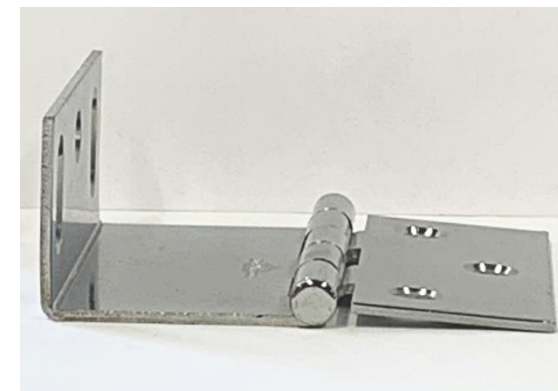

SHUTTER HARDWARE

PLANTATION & CARIBBEAN

Butt Hinge

Inner Panel Hinge

Wrap-Around Hinge

2-1/2" tall x 2-1/2" wide

1-1/8" leaf width

2-1/2" tall x 1-1/2" wide

5/8" leaf width

2-1/2" tall x 2-5/8" wide

1" leaf width; 3/4" wide mounting leaf