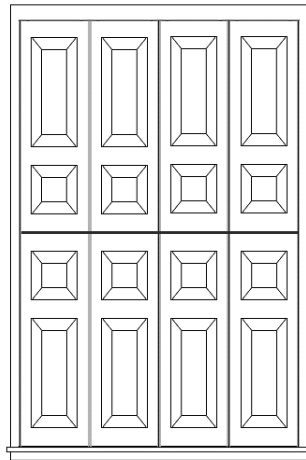

Raised Panel Styles

ROANOKE
 Single Hung

RICHMOND
 Double Hung

SHAKER
 Double Hung

GEORGIAN
 Single Hung

OLD SALEM
 Double Hung

3 PANEL COLONIAL
 Single Hung

BROWNSTONE
 Double Hung