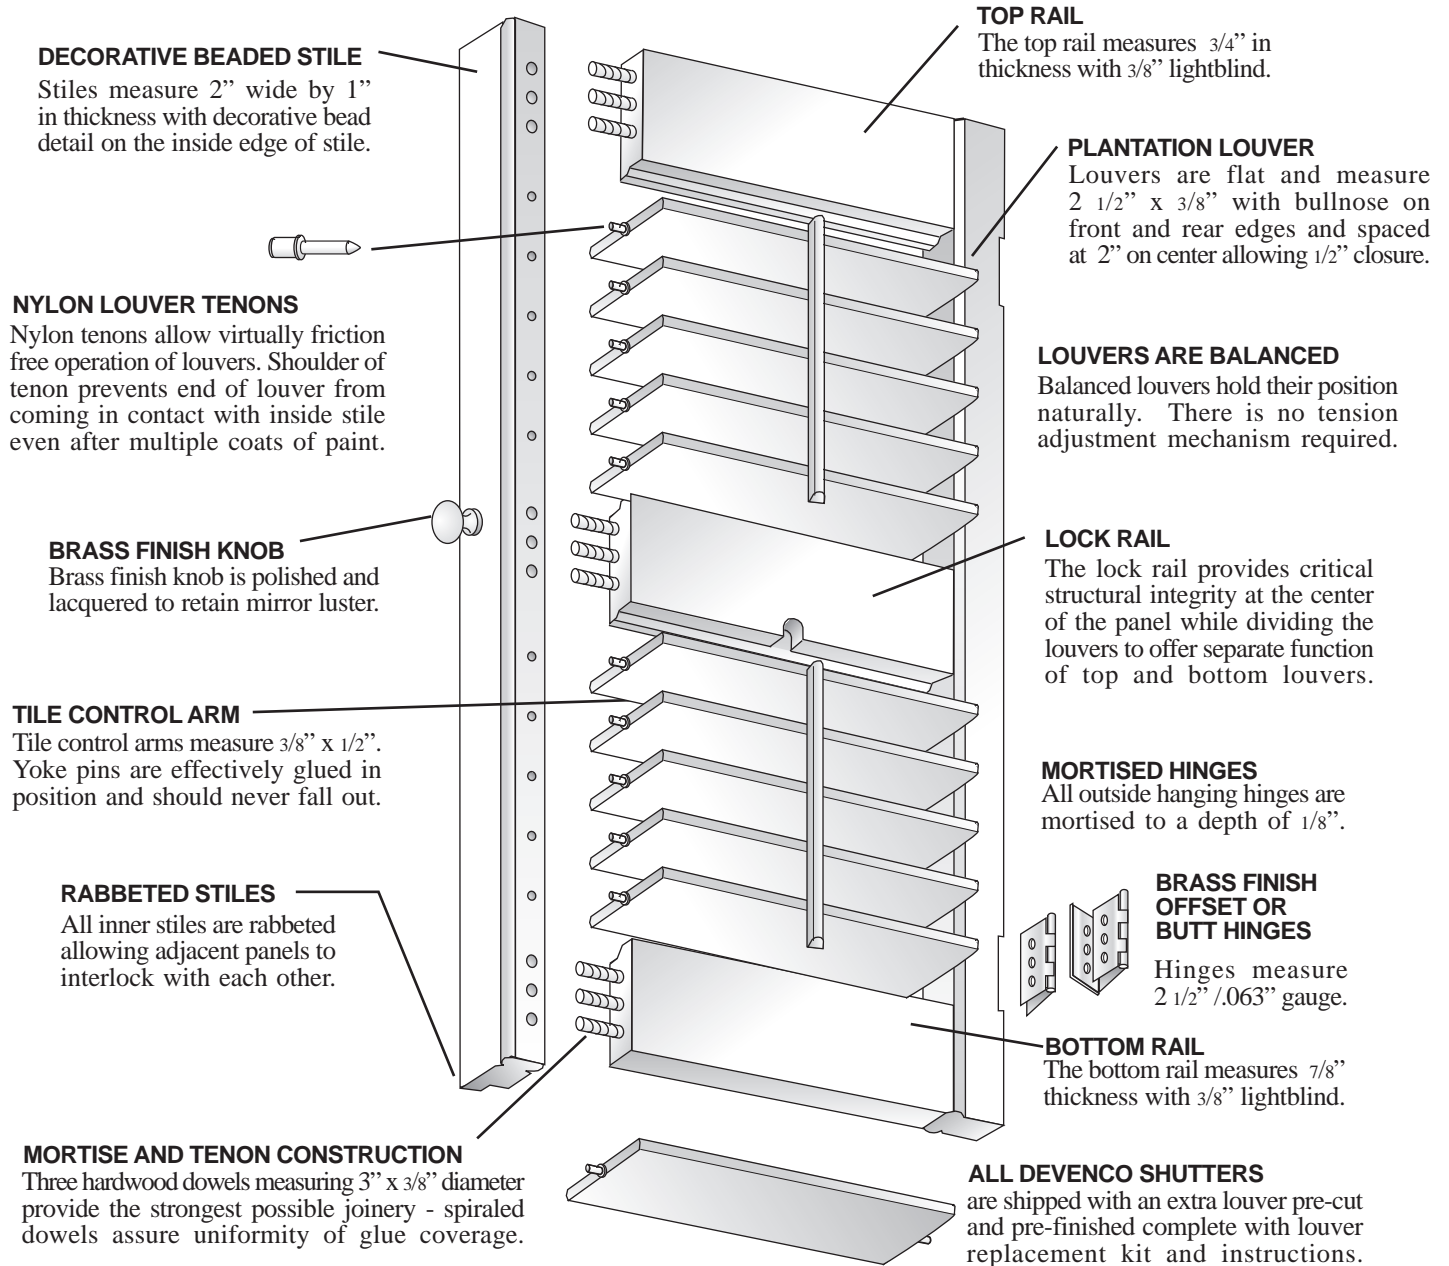

DEVENCO

PLANTATION SHUTTERS ENGINEERED TO A HIGHER STANDARD

DEVENCO USES ONLY THE FINEST GRADE SEASONED, KILN-DRIED TIMBER FOR MANUFACTURE

- "Select FAS Grade" basswood
- "Clear grade and better" white pine
- Other species available on request

ALL DEVENCO SHUTTERS ARE MANUFACTURED TO YOUR EXACT SIZE SPECIFICATIONS AND ARE PRE-FINISHED TO MATCH ANY COLOR.
ALL SHUTTERS MANUFACTURED BY DEVENCO ARE FULLY GUARANTEED FOR BOTH MATERIAL AND WORKMANSHIP.